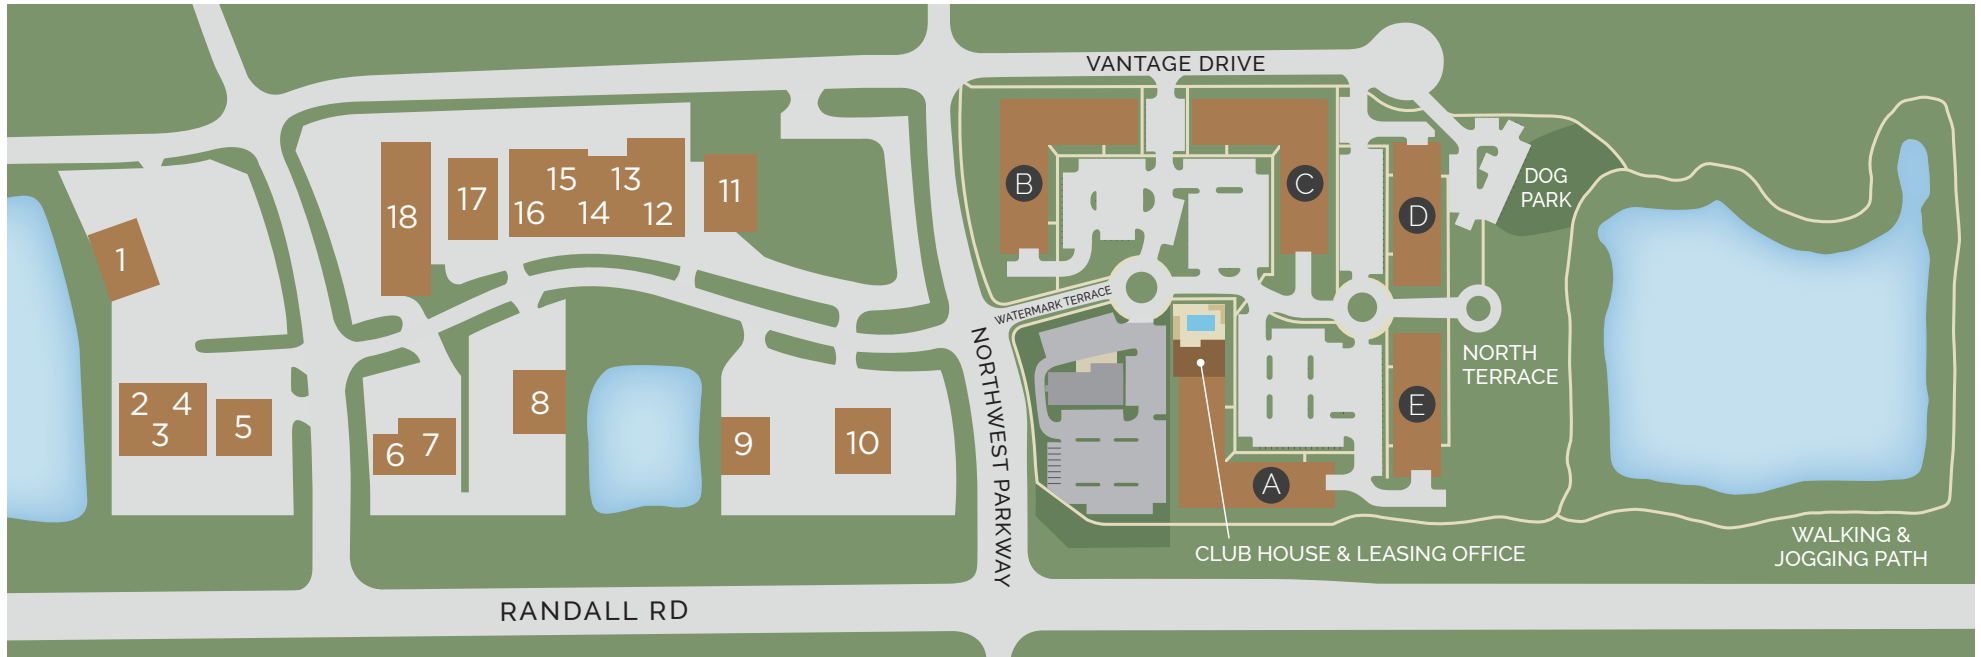

THE GROVE & WATERMARK AT THE GROVE

- 1 Gifford's Kitchen & Social
- 2 DQ & Orange Julius
- 3 Nail Art & Spa
- 4 Grotto @ The Grove
- 5 Shell Gas Station & The Grove Mart
- 6 Starbucks
- 7 Panera Bread
- 8 Sushi Station
- 9 Burnt Toast

- 10 Village Pizza & Pub
- 11 Goddard School
- 12 Physician's Immediate Care
- 13 Jimmy John's
- 14 Mr. Wok
- 15 Big Sammy's Hot Dogs
- 16 Elle Salon
- 17 Rookie's Pub & Grill
- 18 Comfort Suites

This map is an artist's rendering for illustrative purposes only and may not be to scale. All distances are approximate. Actual distances may vary.

WATERMARK
AT THE GROVE